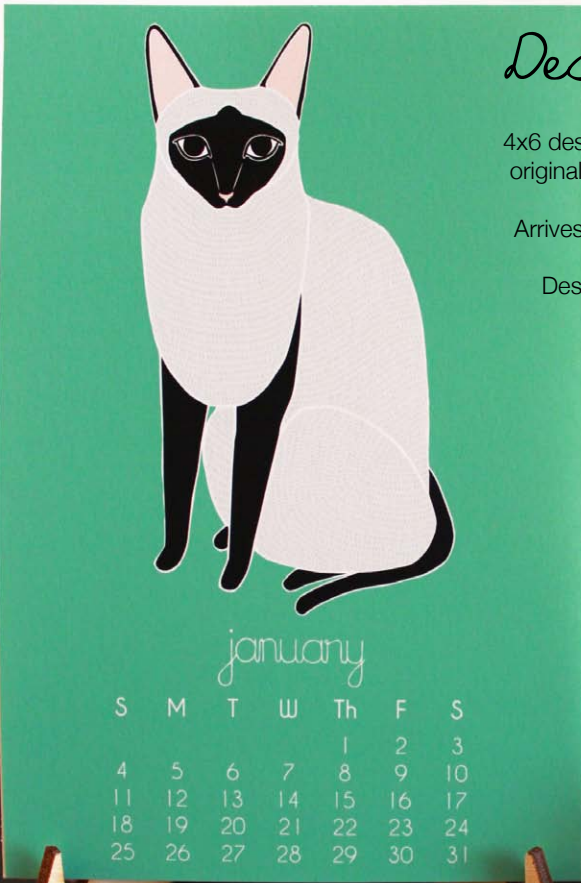

#130
WINTER CARIBOU PRINT

gingiber

#372
REINDEER PILLOW

Desk Calendars

4x6 desk calendar/ 12 pages featuring 12 original illustrations by Stacie Bloomfield.

Arrives with a plywood easel for display.

Designed, printed & manufactured in the USA.