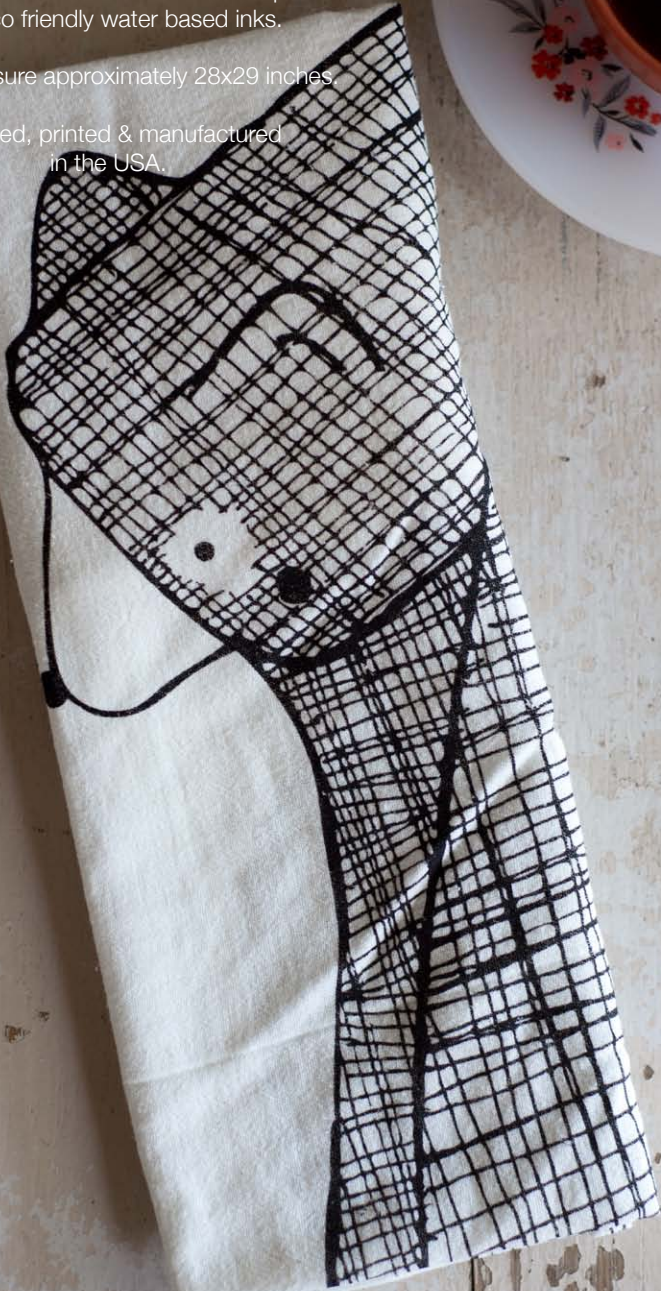

Tea Towels

Oversized flour sack cotton tea towels/ printed with eco friendly water based inks.

Towels measure approximately 28x29 inches

Designed, printed & manufactured in the USA.