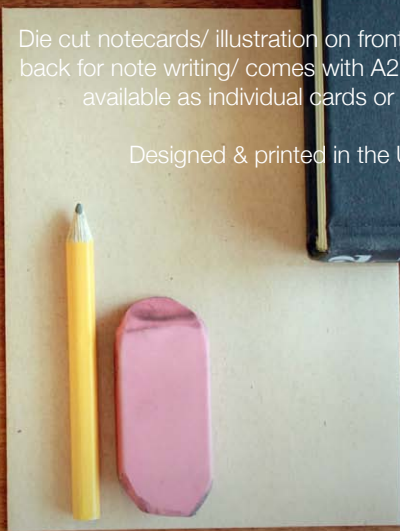

Die Cut Notecards

Die cut notecards/ illustration on front & blank on the back for note writing/ comes with A2 kraft envelope/ available as individual cards or box sets.

Designed & printed in the USA.

#1032
DIE CUT FOX NOTECARD